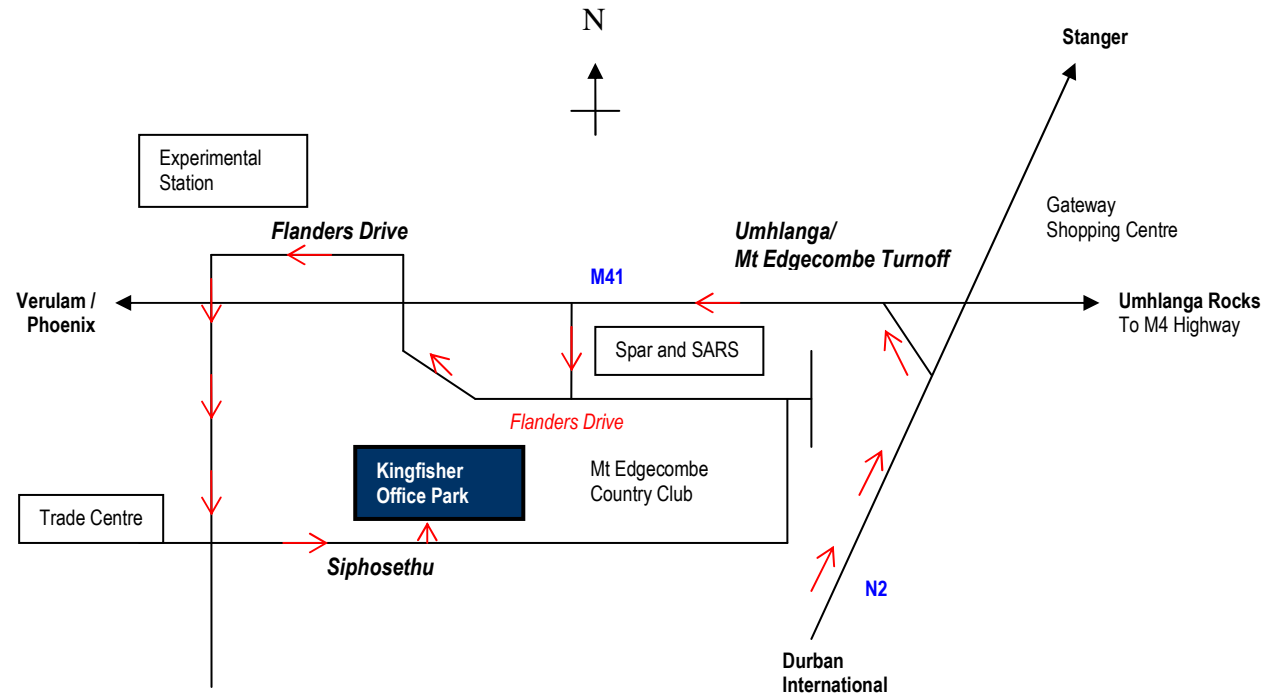

The Bounce Back Centre

business continuity services

Kingfisher Office Park
Unit 3 & 4
28 Siphosethu Road
Mt Edgecombe

Tel: +27 (0) 82 901 5600

DIRECTIONS FROM DURBAN INTERNATIONAL AIRPORT

- Take N2 Northbound towards Stanger
- After approximately 18Km take the Mount Edgecombe/Umhlanga Turn Off
- Keep Left at the Off Ramp and turn left into the M41 toward Verulam/Phoenix
- Keep in left hand lane and turn left just after The Spar and SARS
- At stop Street turn right into Flanders Drive
- Continue straight along this Road – be aware of sharp bend toward end
- After Bend in road continue straight and turn left into Siphosethu Road