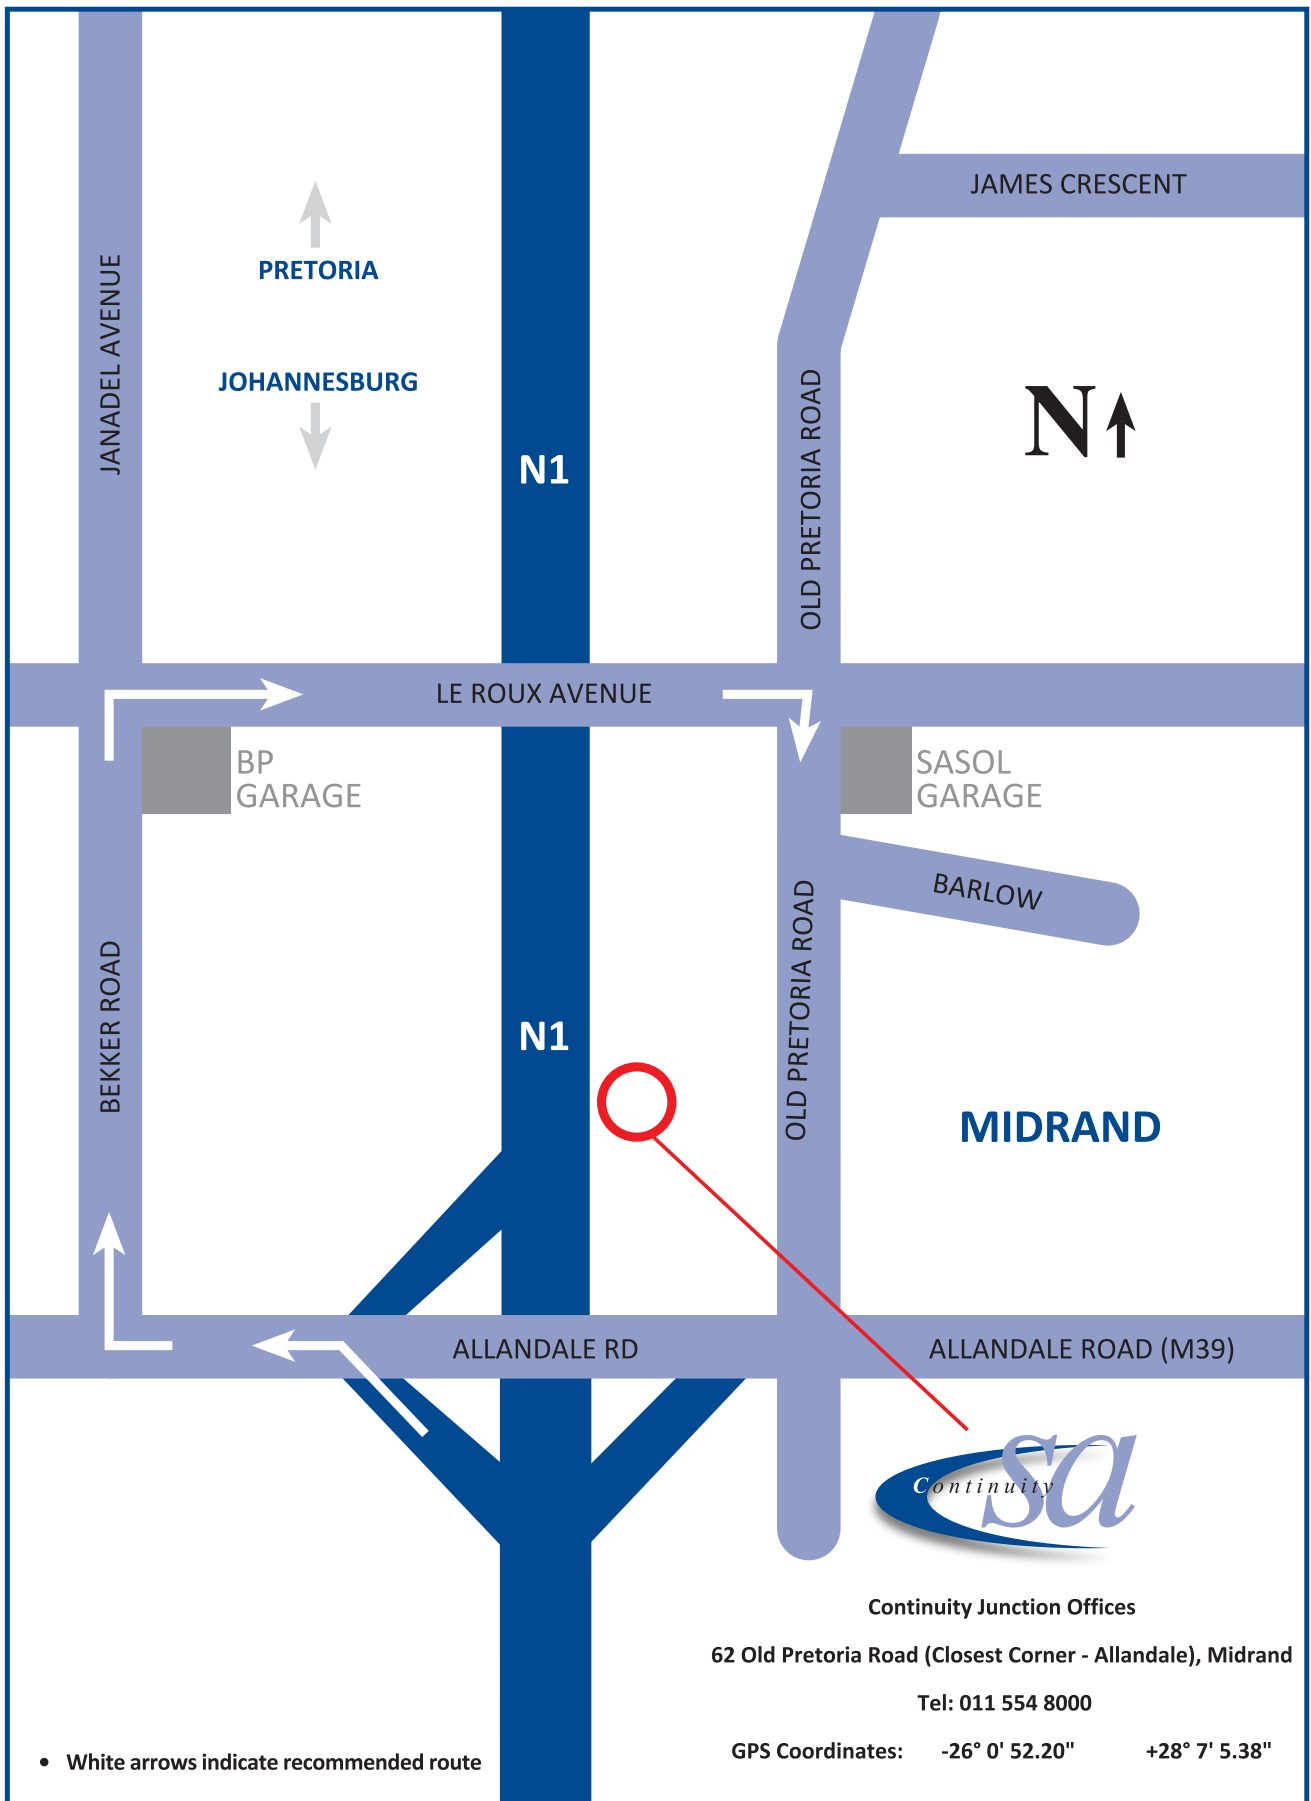

ContinuitySA Junction Offices

• White arrows indicate recommended route

Continuity Junction Offices

62 Old Pretoria Road (Closest Corner - Allandale), Midrand

Tel: 011 554 8000

GPS Coordinates: -26° 0' 52.20" +28° 7' 5.38"