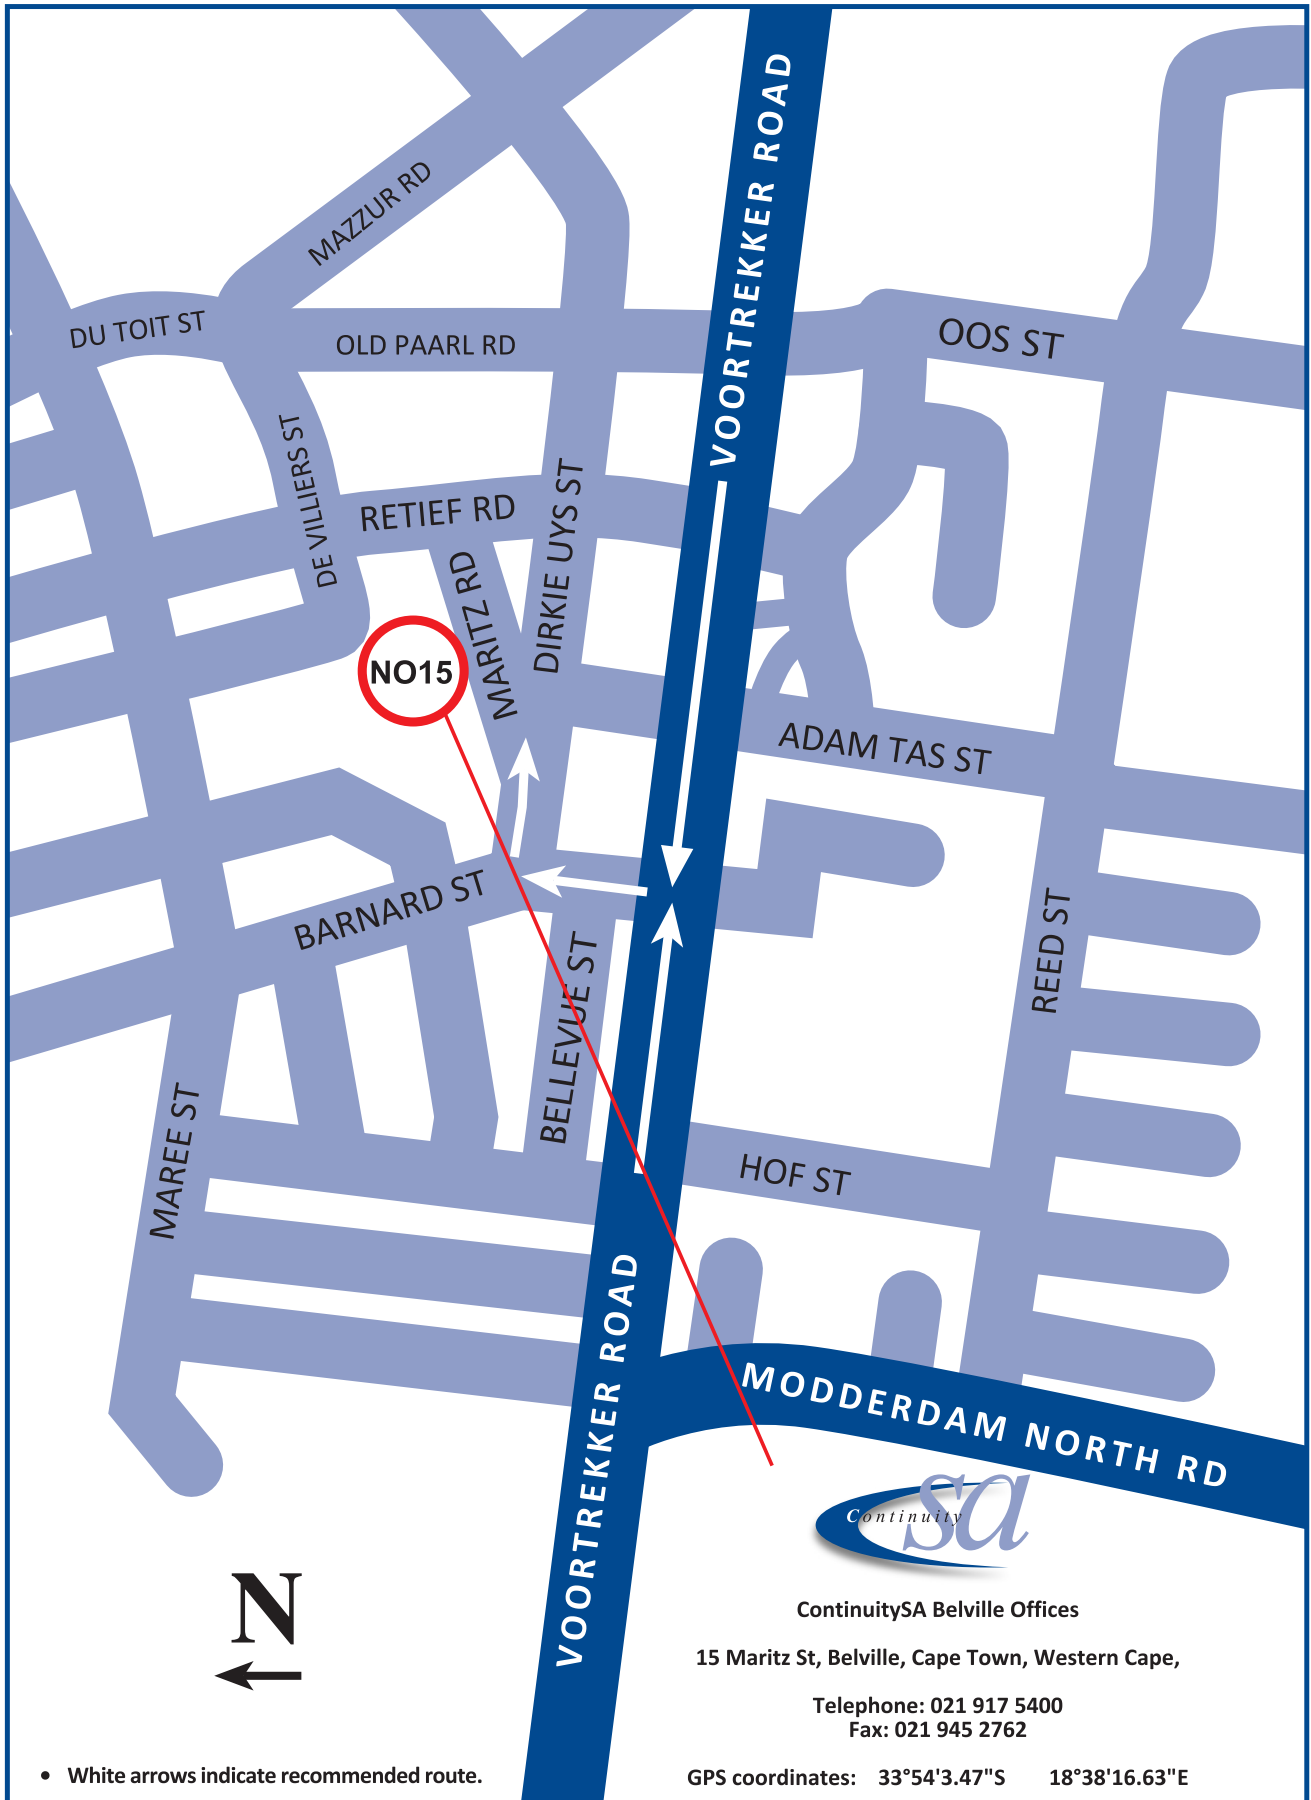

ContinuitySA Belville Offices

• White arrows indicate recommended route.

ContinuitySA Belville Offices

15 Maritz St, Belville, Cape Town, Western Cape,

Telephone: 021 917 5400

Fax: 021 945 2762

GPS coordinates: 33°54'3.47"S 18°38'16.63"E